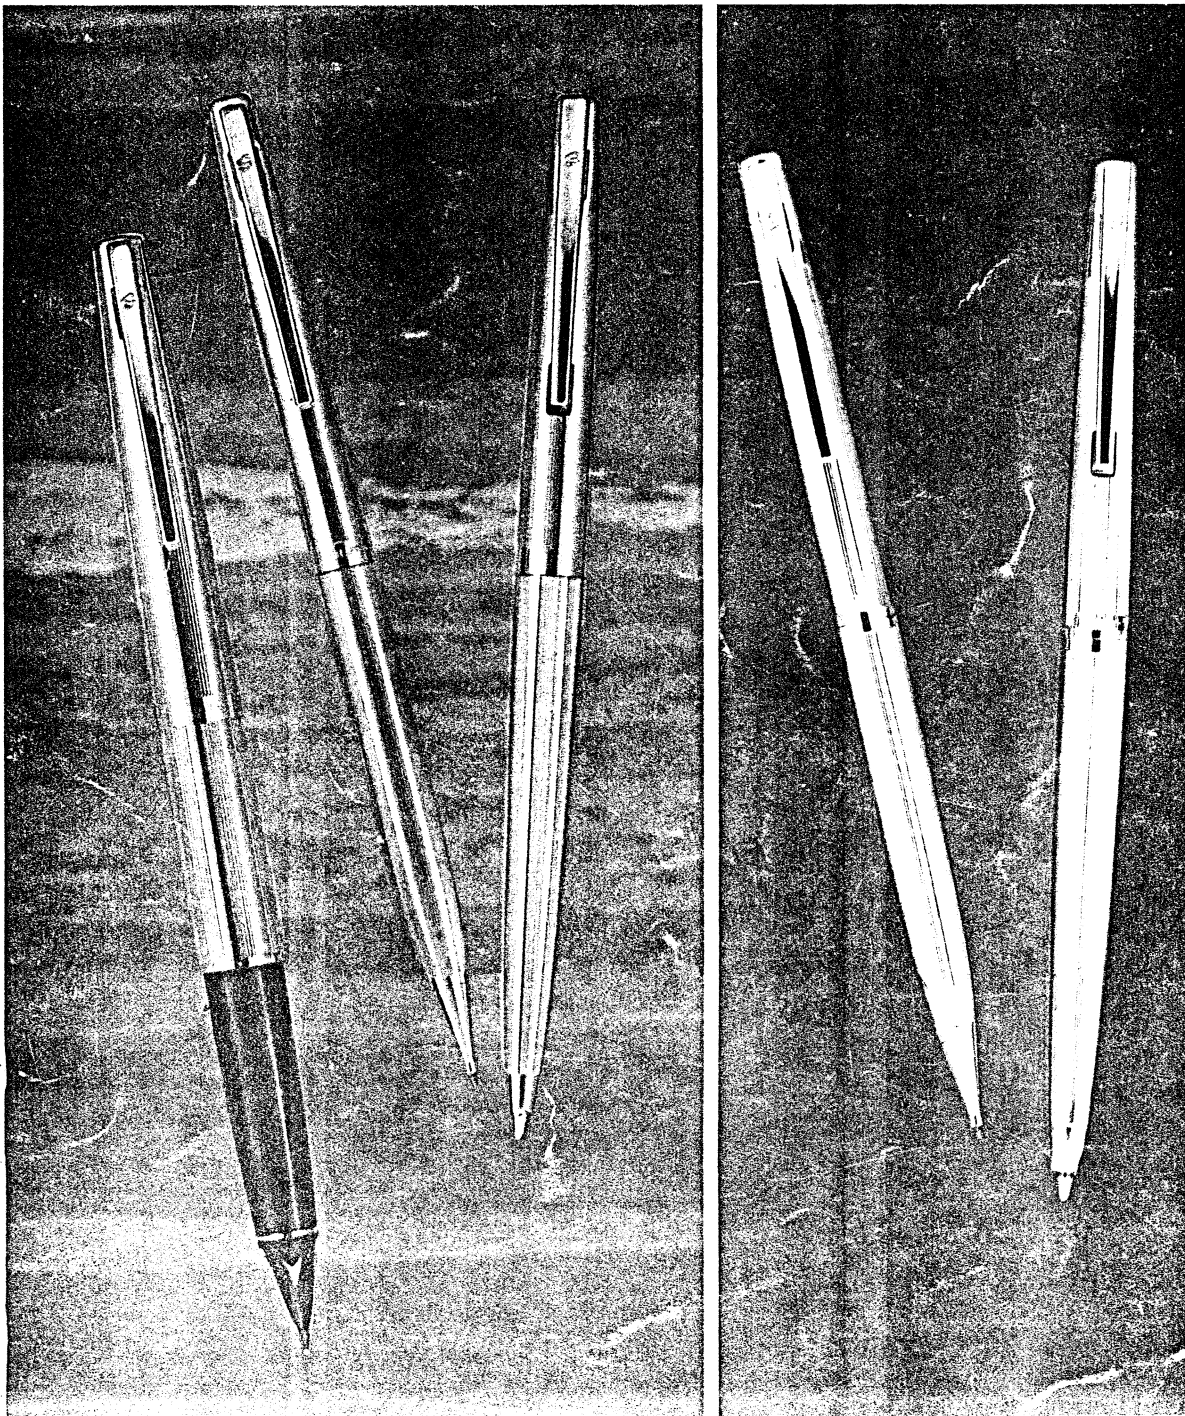

The high-fashion of
Sheaffer's Stylist line
offers an exciting choice
of fine writing instruments.

Stylist™ '707'

A rich chased gold electroplate—
each instrument has a personalized
engraving area.
Handsomely gift boxed.

Pen, $10.00. Pencil, $7.50. Ballpoint, $7.50.

Stylist™ '506'

Ballpoint and pencil in gleaming
chased chrome with personalized area
for engraving. And gift boxed.

Ballpoint, $5.00. Pencil, $5.00.

Stylist Writing Instruments Desk Sets